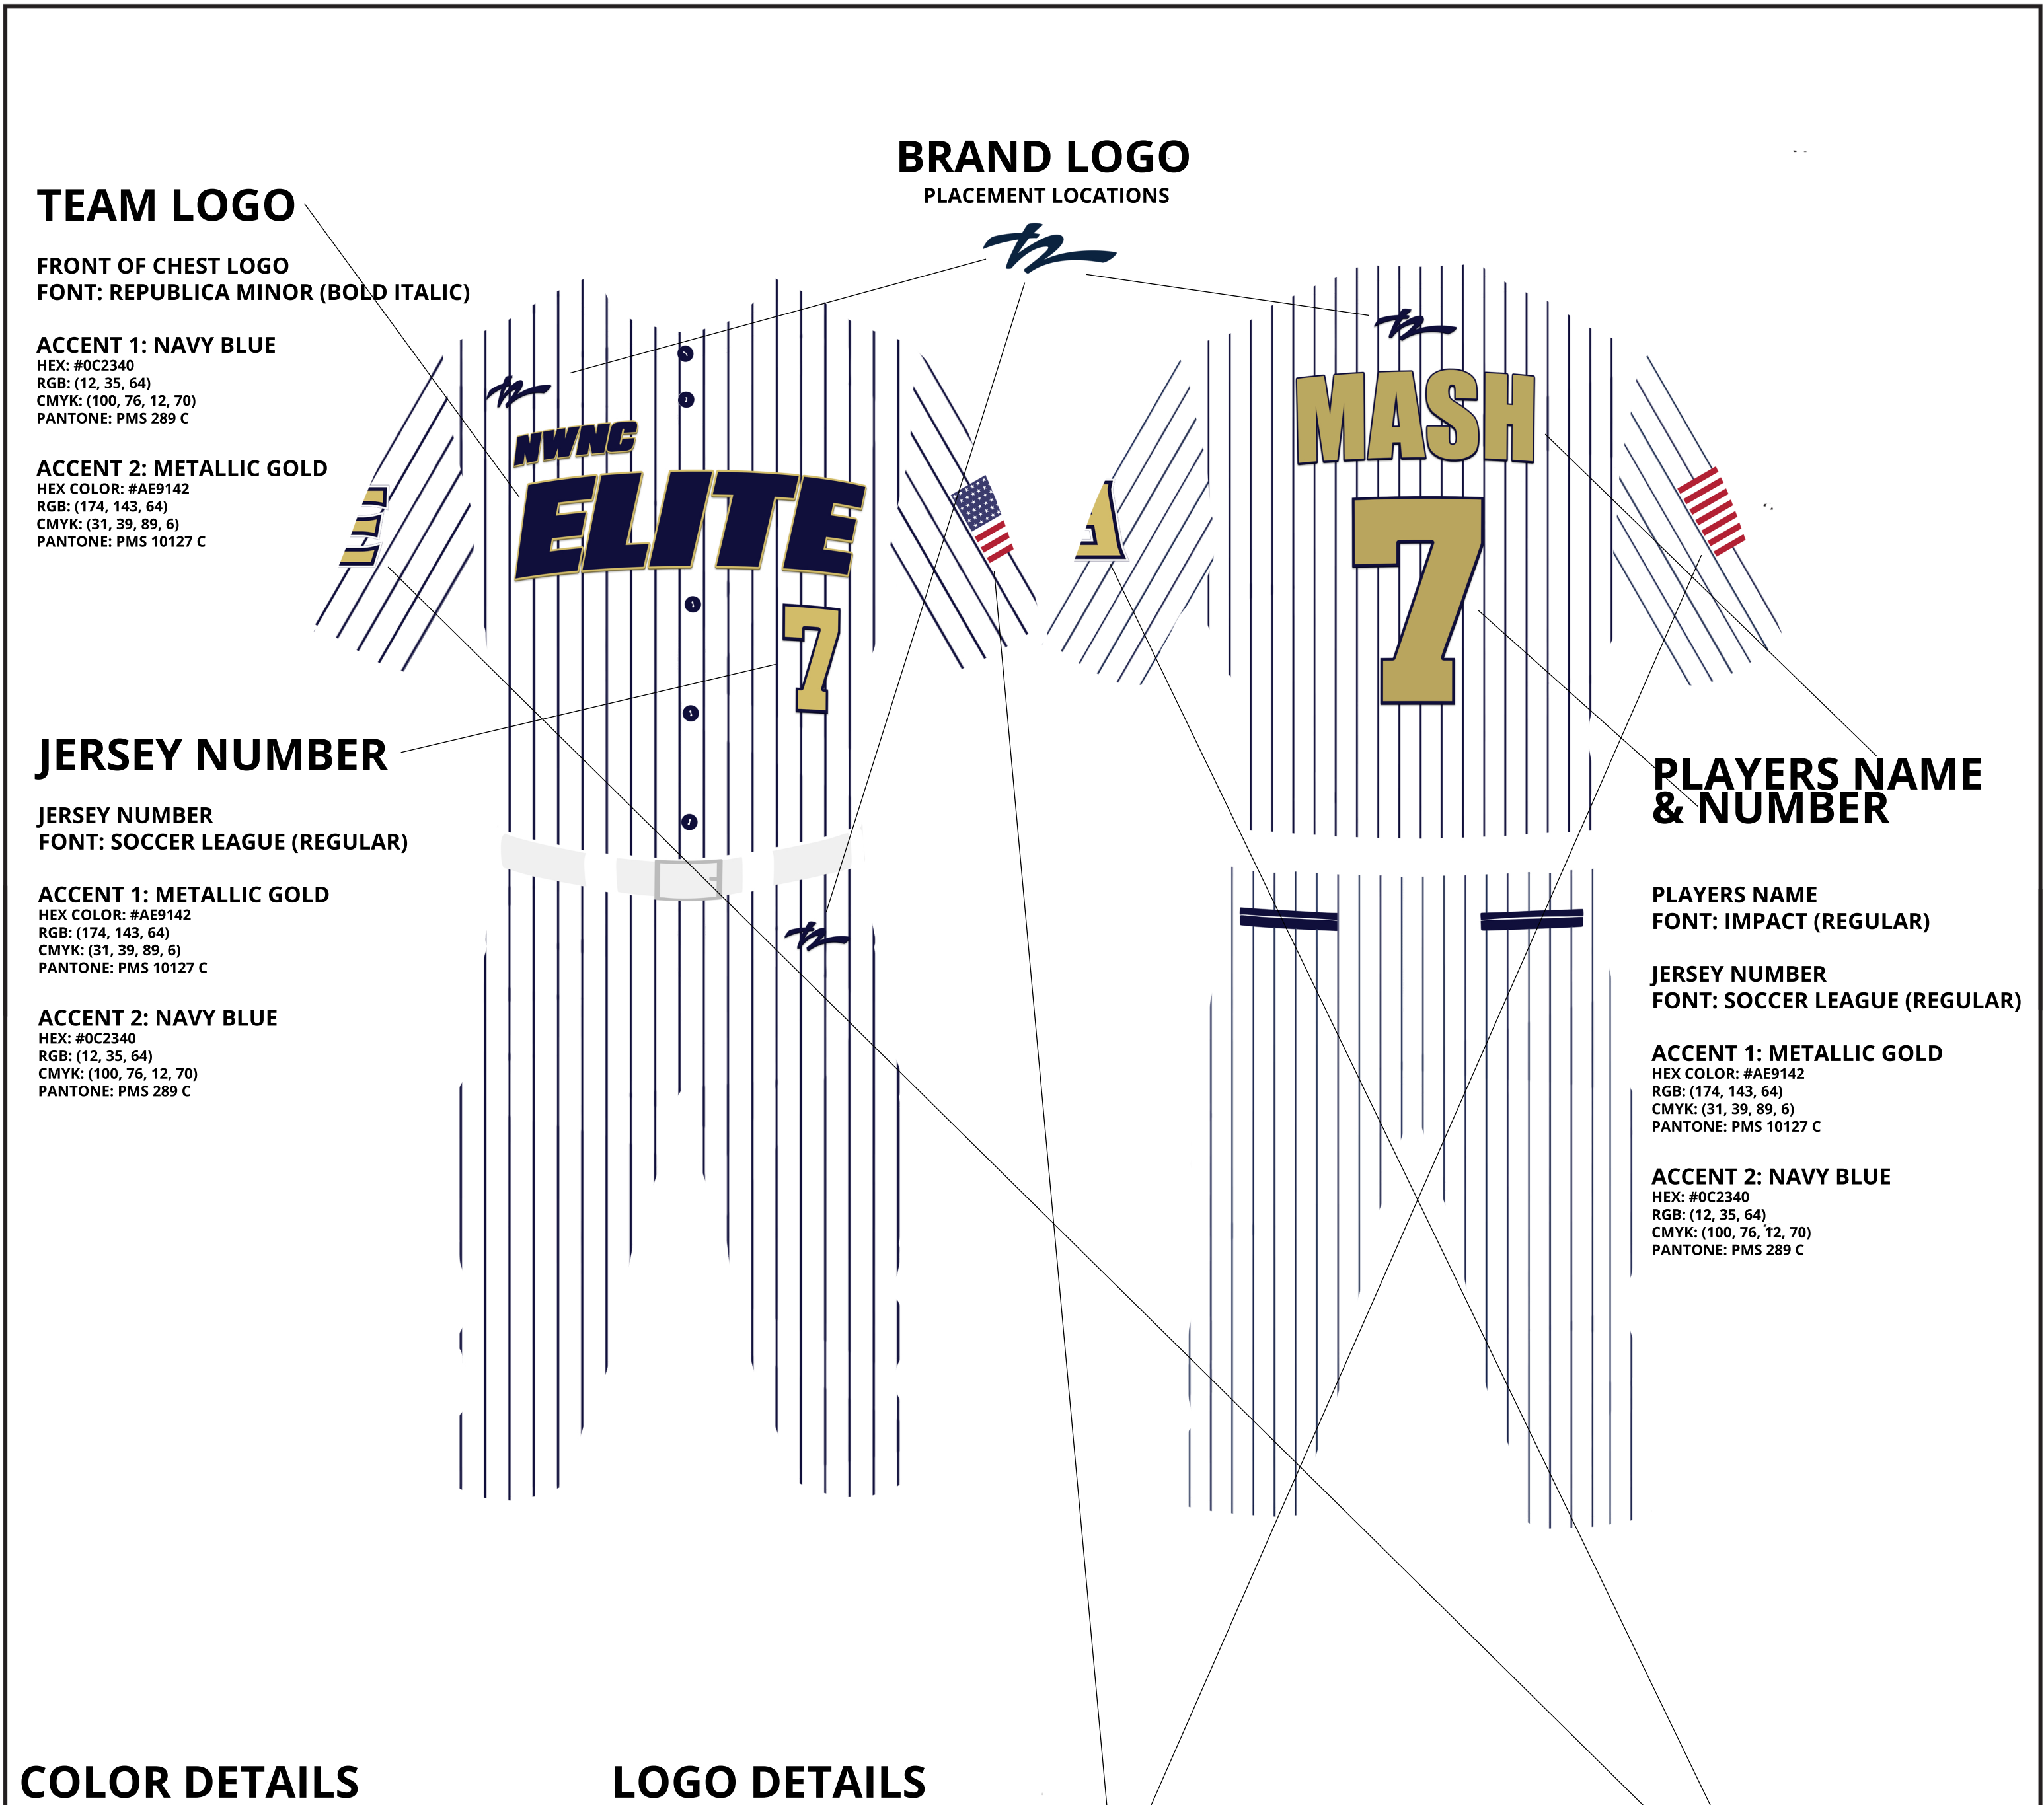

T2 JERSEY PATCH (LOCATION BOTTOM LEFT OF EACH JERSEY)

TEAM NAME: NWNC ELITE

COLOR DETAILS

MAIN COLOR
WHITE
HEX: #FFFFFF

ACCENT 2
METALLIC GOLD
HEX COLOR: #AE9142
RGB: (174, 143, 64)
CMYK: (31, 39, 89, 6)
PANTONE: PMS 10127 C

ACCENT 1
NAVY BLUE
HEX: #0C2340
RGB: (12, 35, 64)
CMYK: (100, 76, 12, 70)
PANTONE: PMS 289 C

LOGO DETAILS

COMPANY BRAND

LEFT SLEEVE

FRONT CHEST

RIGHT SLEEVE